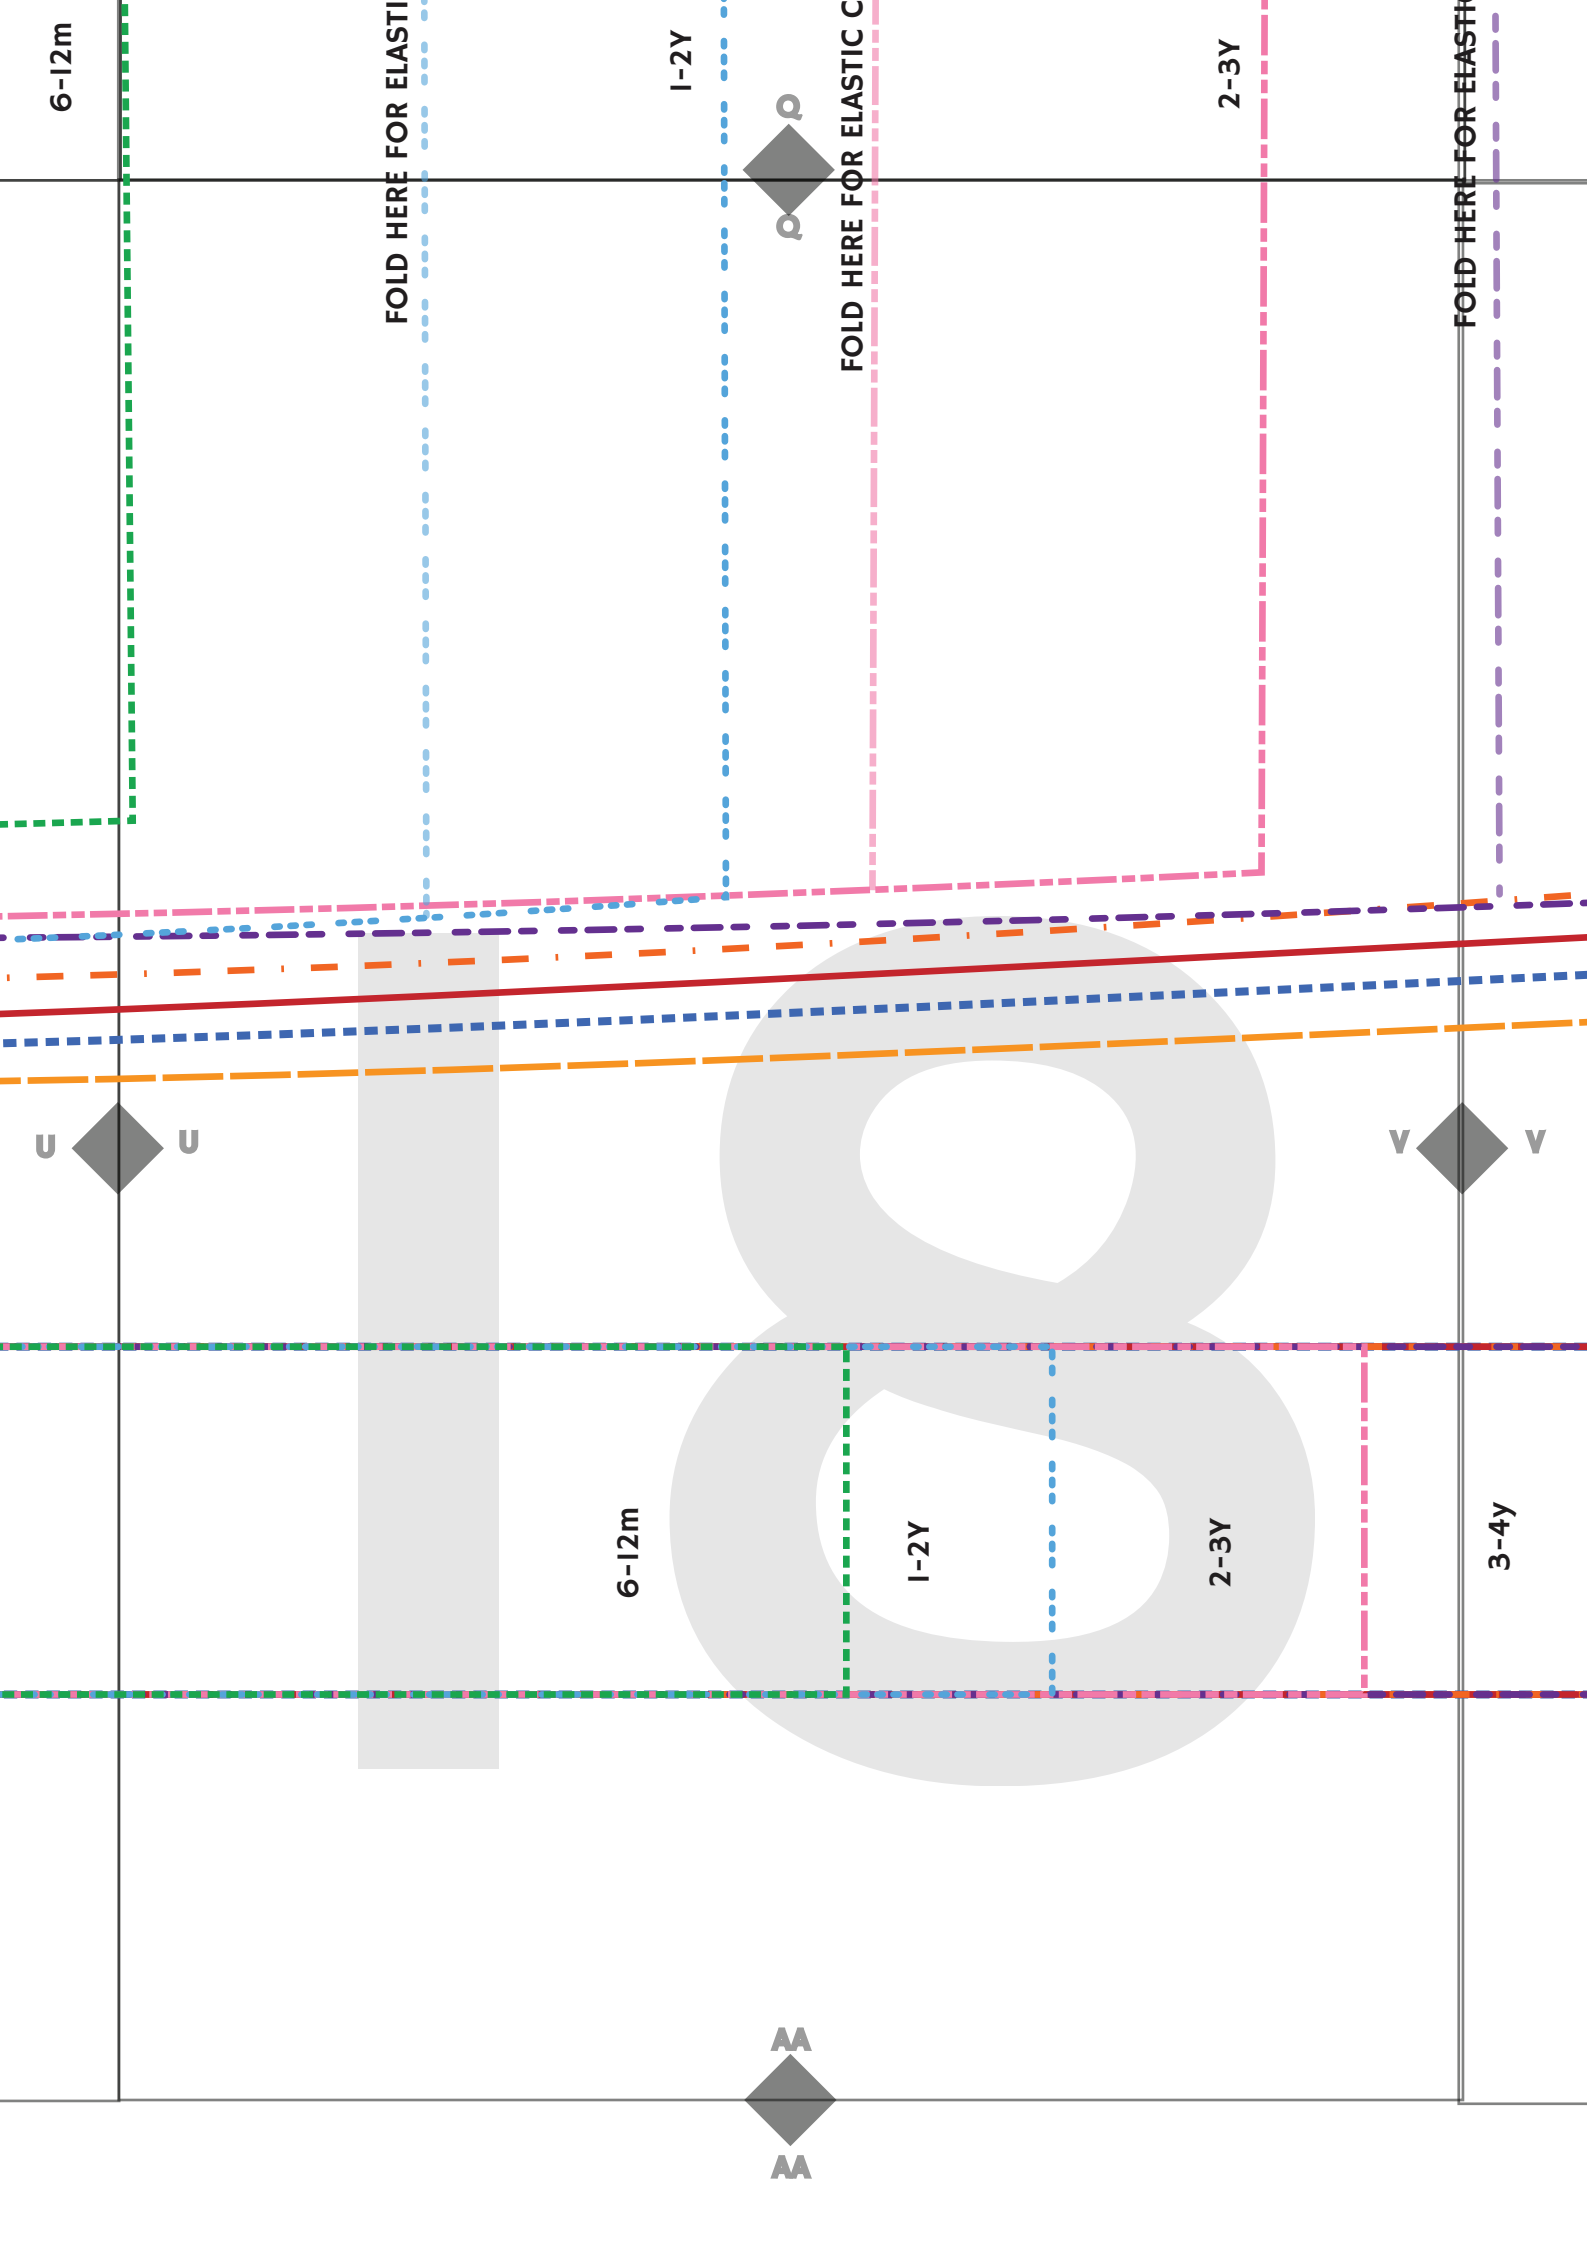

# BIB POCKET CUT 2

Grainline

6-12m

1-2y

2-3y

3-4y

4-5y

5-6y

# SPLASH LEGS BACK CUT 2 MIRROR

SPLASH LEGS PATTERN

7-8y

SPLASH LEGS PATTERN

6-12m

FOLD HERE FOR ELASTIC C

**STRAPS  
CUT 4**

Grainline

P  
P

T  
T

U  
U

Z  
Z

6-12m

1-2Y

2-3Y

FOLD HERE FOR ELASTIC C

FOLD HERE FOR ELASTIC C

FOLD HERE FOR ELASTIC C

U U

V V

A A

6-12m

1-2Y

2-3Y