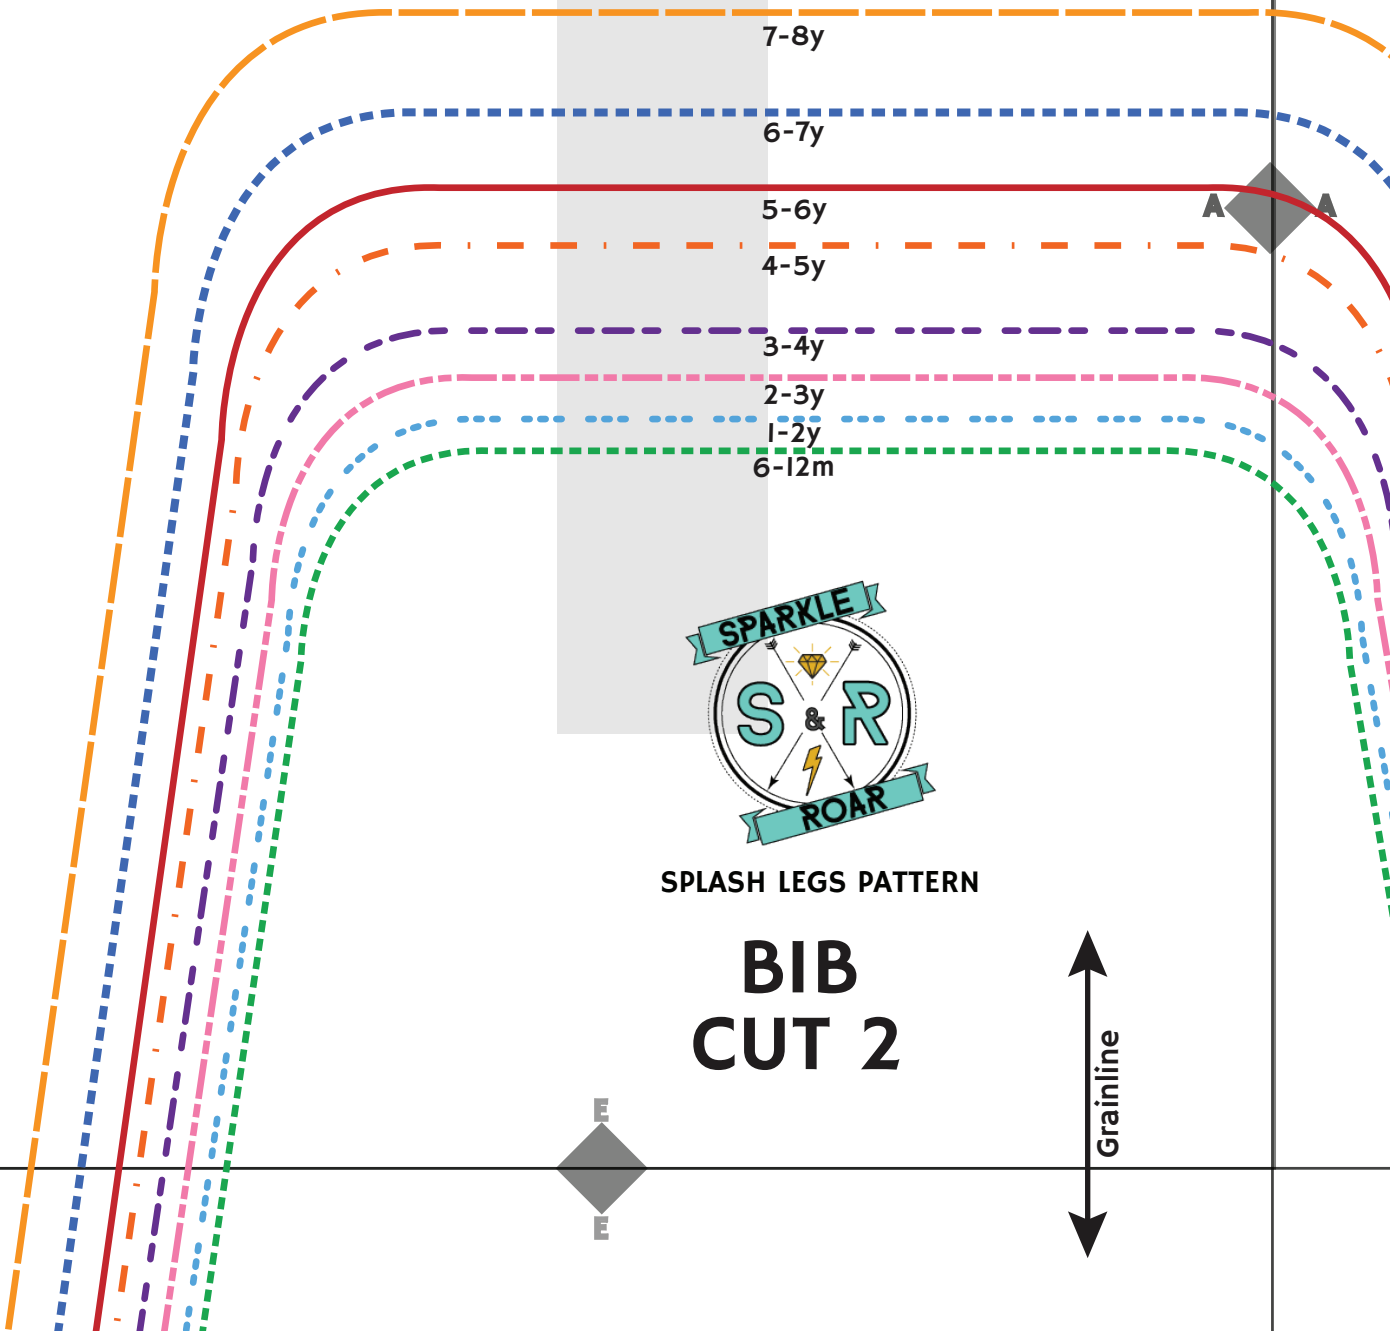

SPLASH LEGS PATTERN

SIZE KEY

- Tiny - NB
- ..... 0-3M
- ..... 3-6M
- ..... 6-12M
- ..... 1-2Y
- ..... 2-3Y
- ..... 3-4Y
- ..... 4-5Y
- ..... 5-6Y
- ..... 6-7Y
- ..... 7-8Y

FOLD HERE FOR ELASTIC CASING

5-6y

FOLD HERE FOR ELASTIC CASING

6-7y

FOLD HERE FOR ELASTIC CASING

7-8y

1-2y

FOLD HERE FOR ELASTIC CASING

2-3y

FOLD HERE FOR ELASTIC CASING