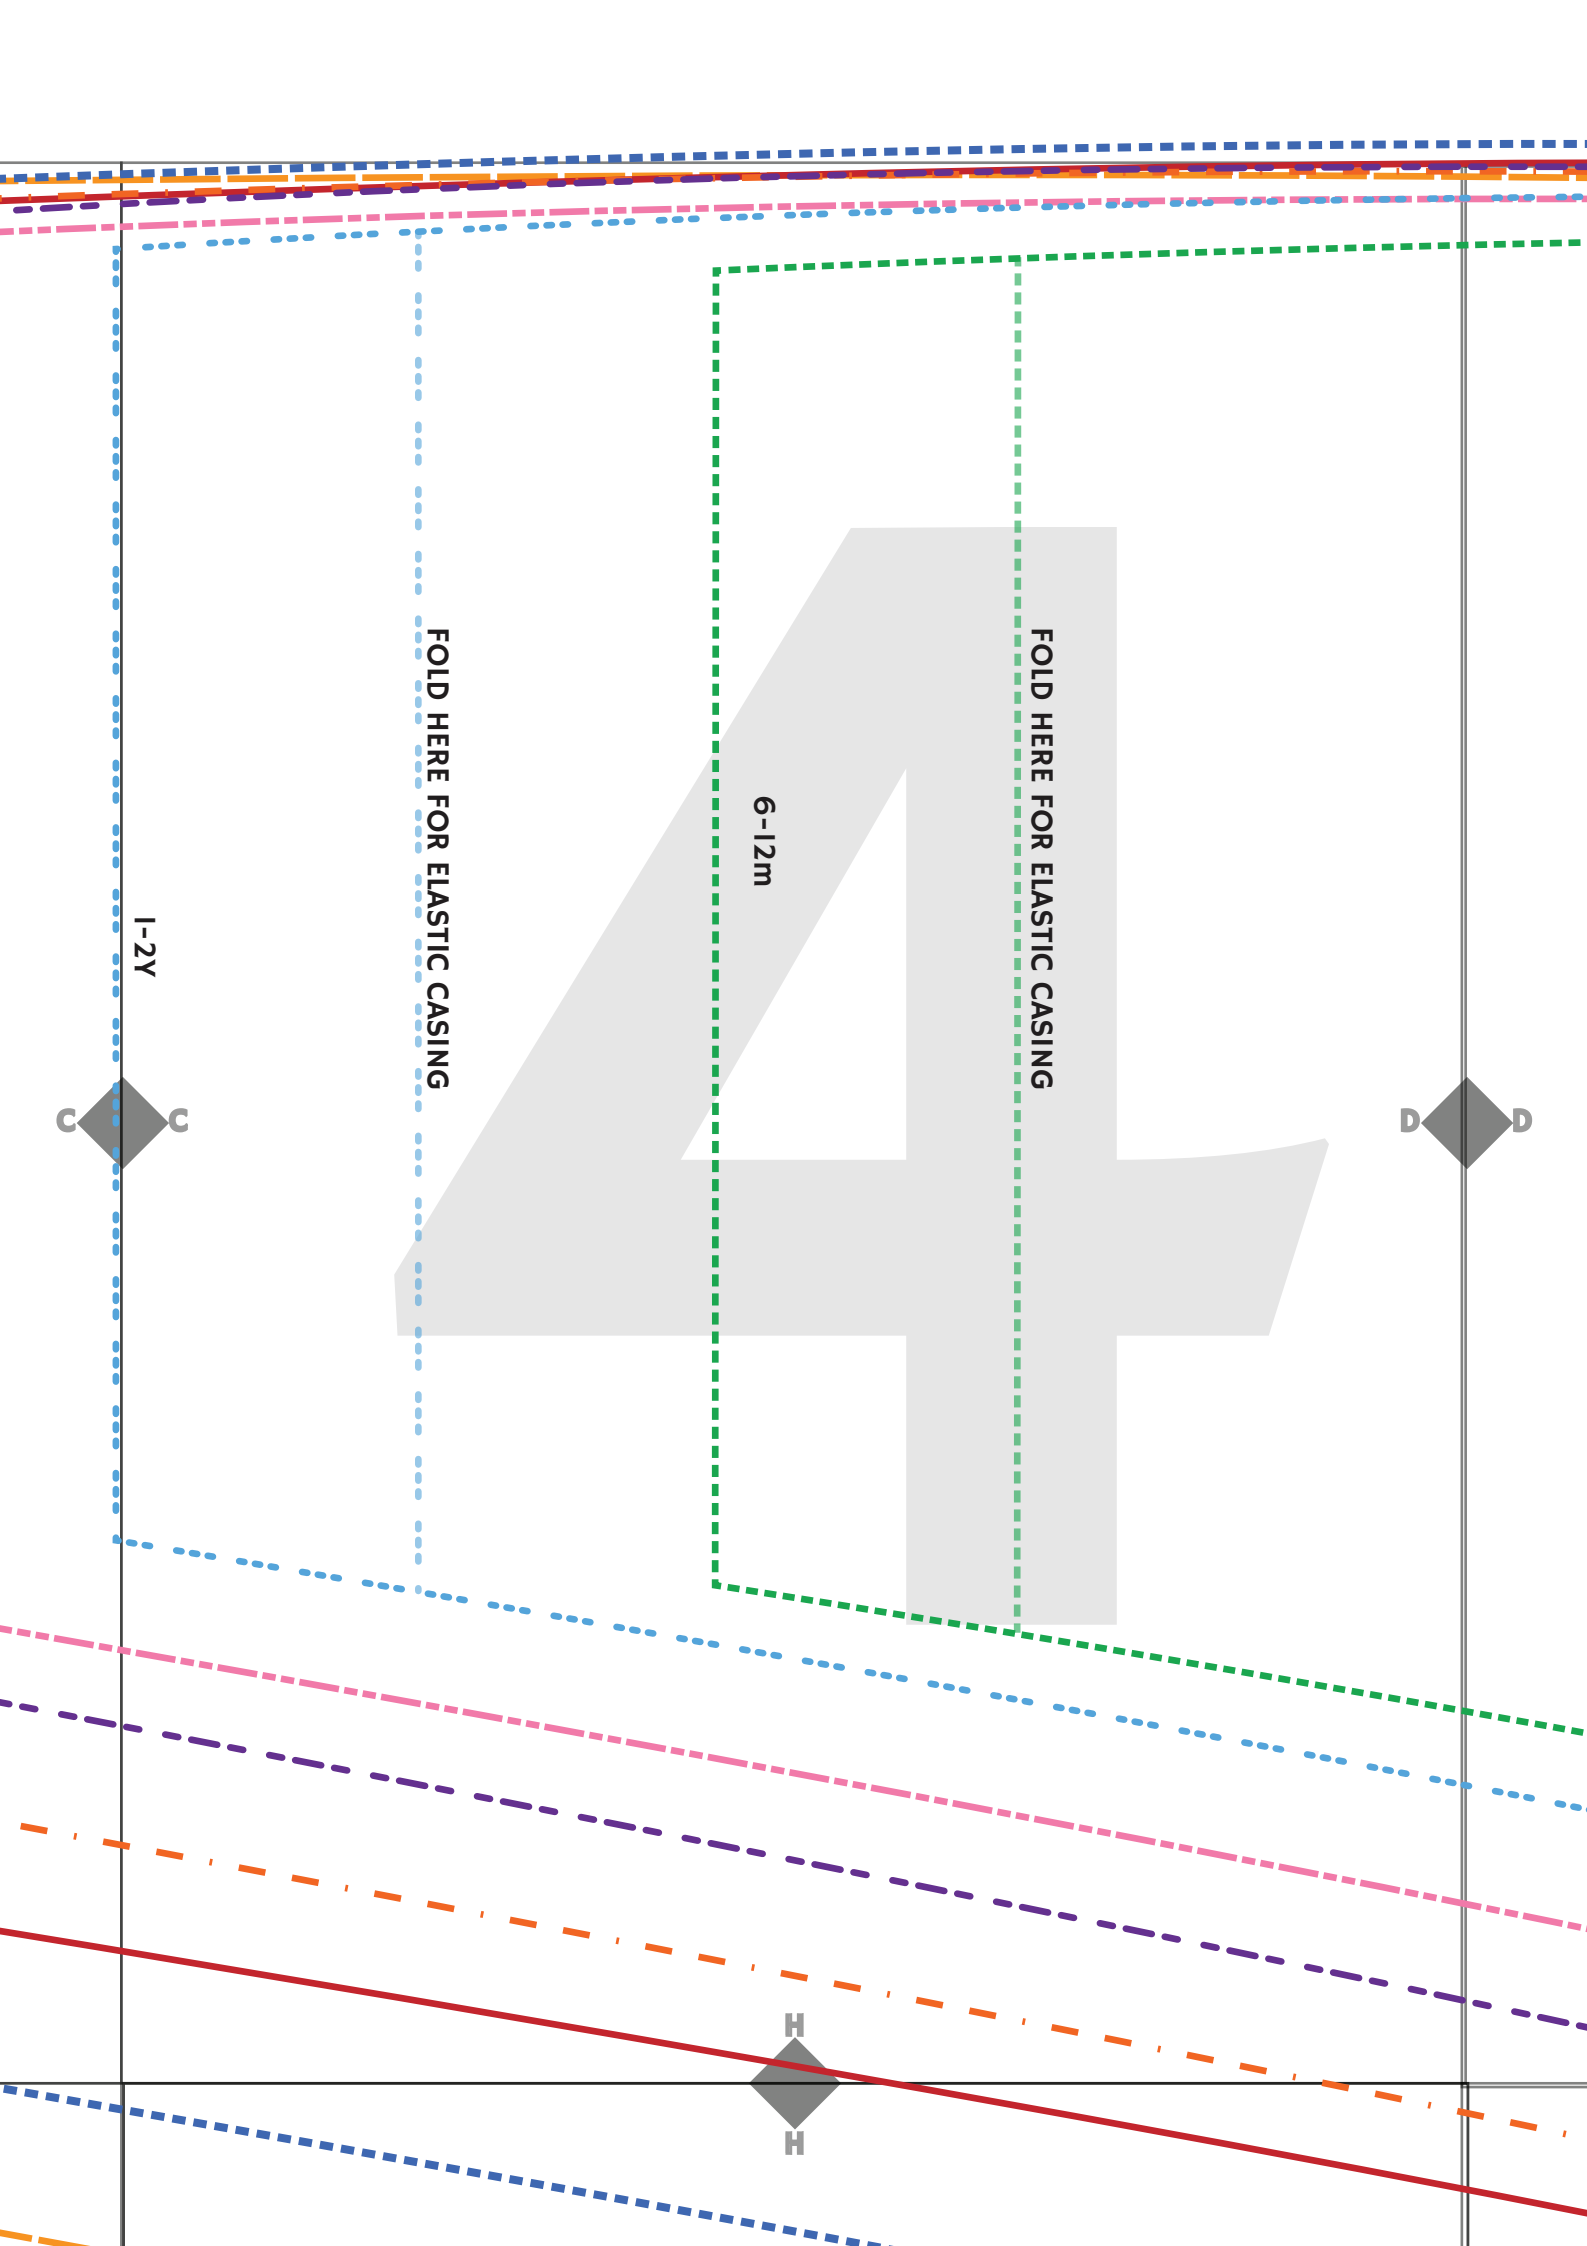

SPLASH LEGS PATTERN

SIZE KEY

- Tiny - NB
- ..... 0-3M
- ..... 3-6M
- ..... 6-12M
- ..... 1-2Y
- ..... 2-3Y
- ..... 3-4Y
- ..... 4-5Y
- ..... 5-6Y
- ..... 6-7Y
- ..... 7-8Y

FOLD HERE FOR ELASTIC CASING

5-6y

FOLD HERE FOR ELASTIC CASING

6-7y

FOLD HERE FOR ELASTIC CASING

7-8y

1-2y

FOLD HERE FOR ELASTIC CASING

2-3y

FOLD HERE FOR ELASTIC CASING

3-4y

FOLD HERE FOR ELASTIC CASING

4-5y

FOLD HERE FOR ELASTIC CASING

D D

GG GG

Vertical text on the right edge of the page.

FOLD HERE FOR ELASTIC CASING