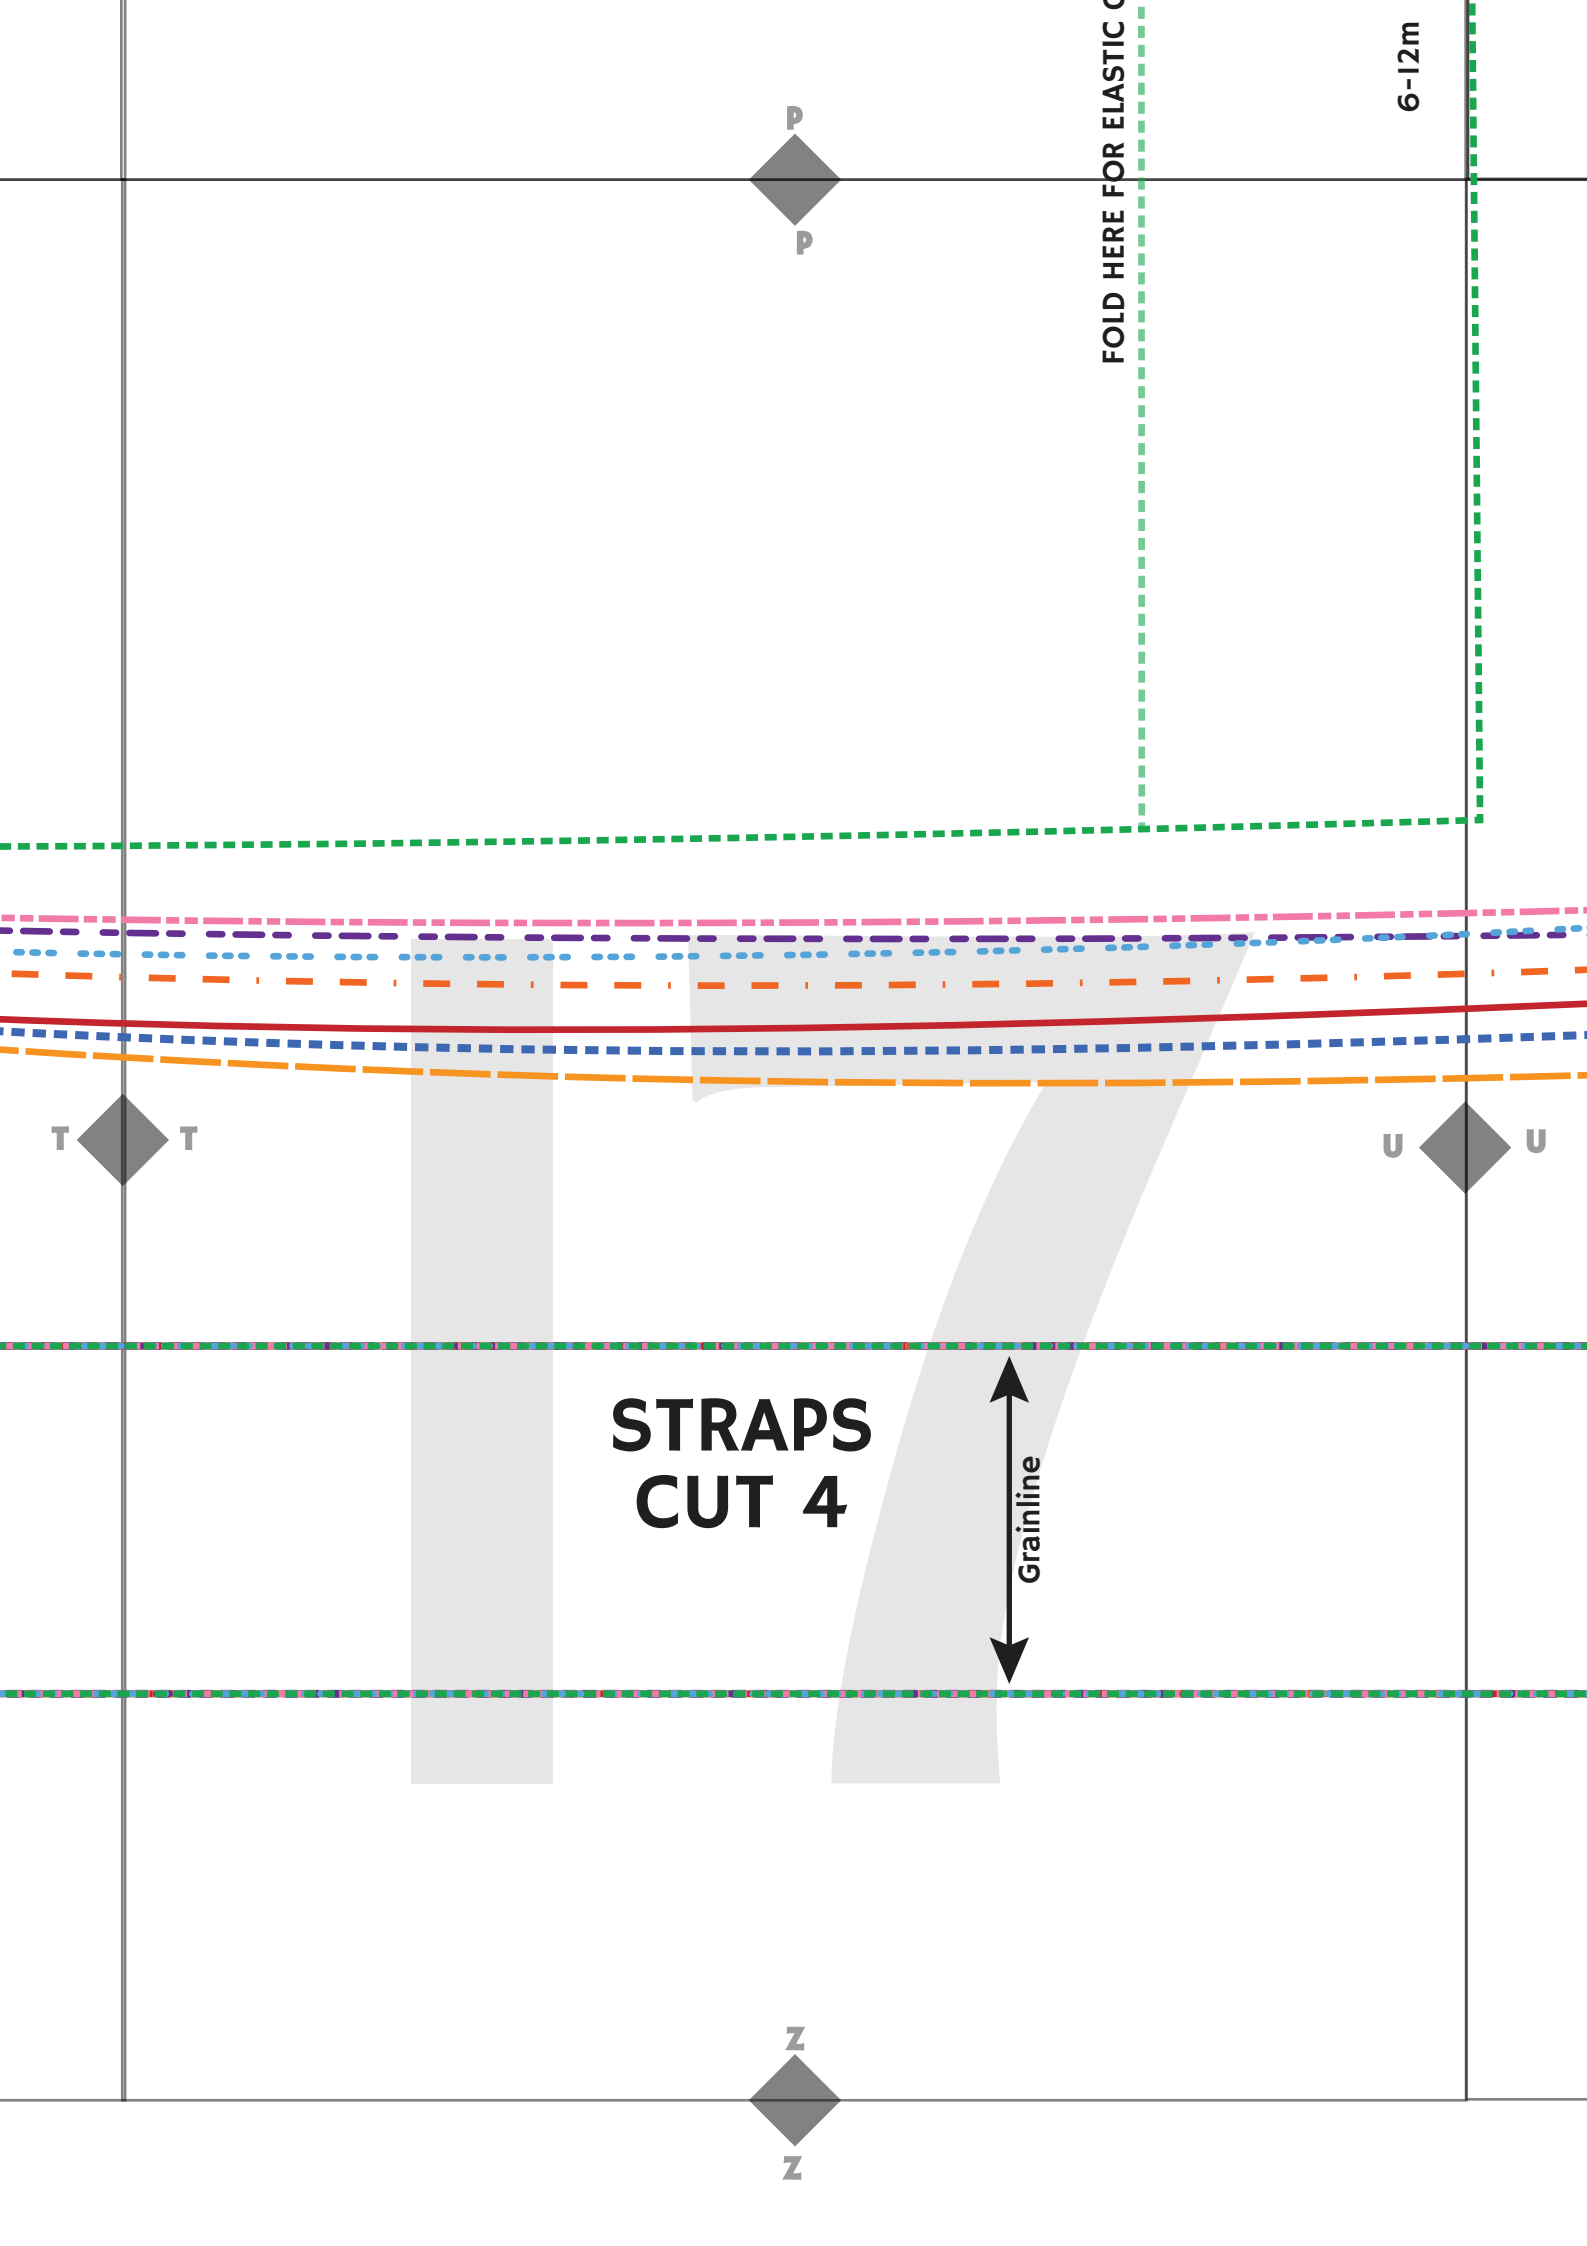

6-7y

7-8y

W

S

FOLD HERE FOR ELASTIC

N

# SPLASH LEGS BACK CUT 2 MIRROR

SPLASH LEGS PATTERN

7-8y

SPLASH LEGS PATTERN

6-12m

FOLD HERE FOR ELASTIC C

**STRAPS  
CUT 4**

Grainline

P  
P

T  
T

U  
U

Z  
Z

6-12m

1-2Y

2-3Y

FOLD HERE FOR ELASTIC C

FOLD HERE FOR ELASTIC C

FOLD HERE FOR ELASTIC C

U U

V V

A A

6-12m

1-2Y

2-3Y